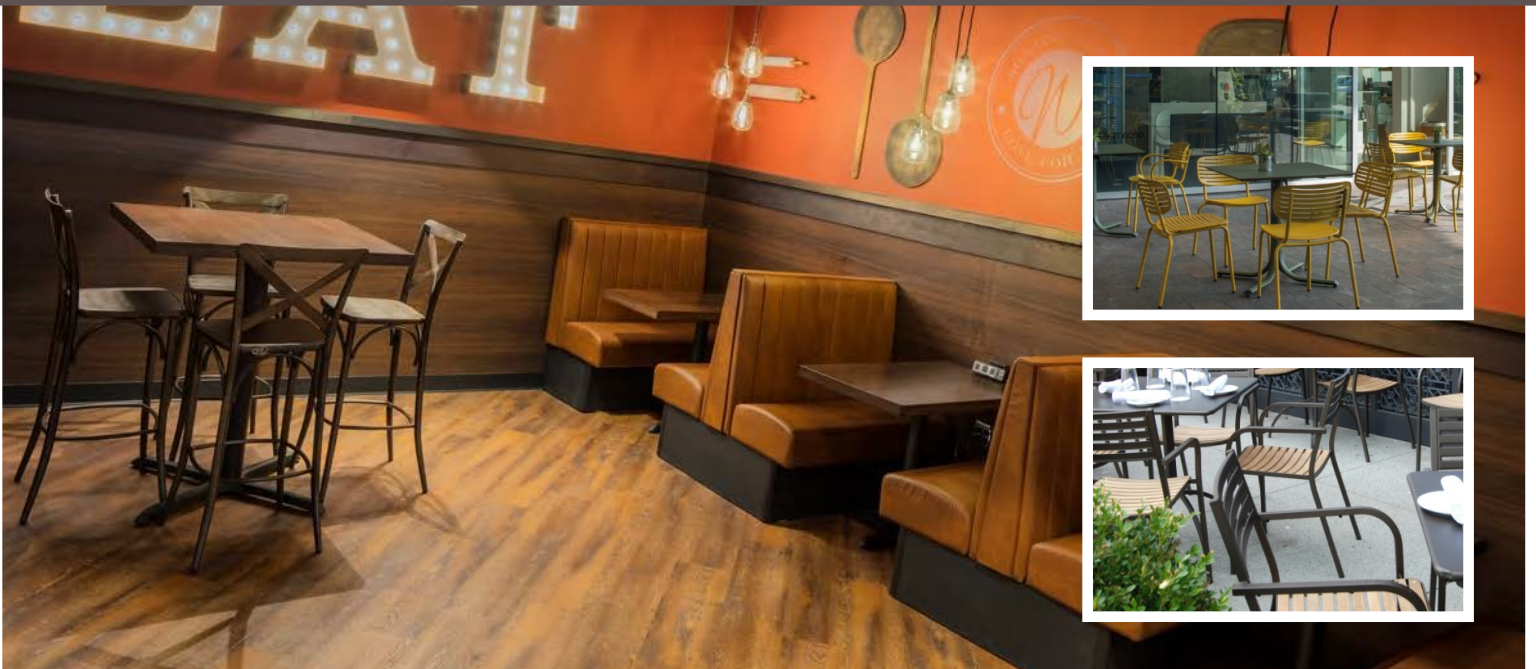

SEATING

Equipment Services