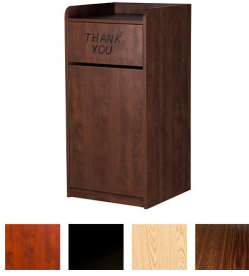

ITEM NO	SIZE	DESCRIPTION
PD7M2424	23.75"W X 23"H	8LBS

SELF-LEVELING GLIDES

- Automatic, self-adjusting
- Easy to install
- Sturdy construction

ITEM NO	SIZE	DESCRIPTION
BL522-SL	1-5/16" DIAMETER	BLACK

MISC SEATING
ACCESSORIES