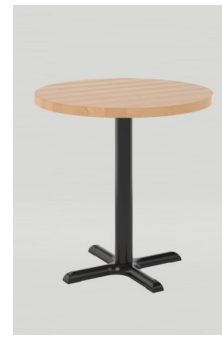

SPARTAN TABLES

- Solid wood top w/cast iron base
- Solid wood top w/antimicrobial top coat
- Variety of sizes, finishes & edge profiles available

ITEM NO	SIZE	DESCRIPTION
SPARTAN TABLES	VARIOUS	VARIETY OF WOOD & METAL FINISHES AVAILABLE