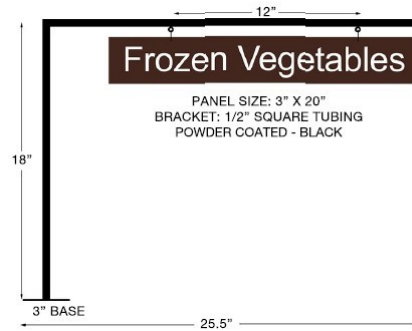

OPTION G WAYFINDER

- Sign plaque w/screw-in case mount bracket
- 18"h black metal bracket
- Alter colors of the sign plaque to tie in w/ existing décor

ITEM NO	SIZE	DESCRIPTION
DME-LBKT-OPT-G		
SIGN PANEL	3"H X 20"W	CUSTOMER PROVIDED VERBIAGE
MOUNTING BRACKET	18"H X 25.5"W	BLACK FINISH