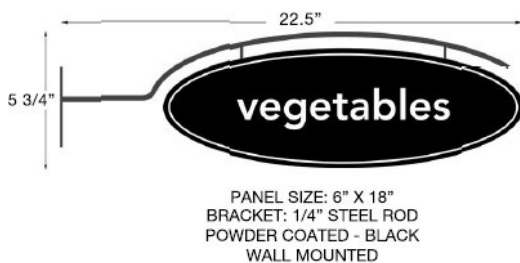

OPTION K WAYFINDER

- Sign plaque w/wall mounted bracket
- Black metal bracket
- Alter colors of the sign plaque to tie in w/ existing décor

ITEM NO	SIZE	DESCRIPTION
DME-LBKT-OPT-K		
SIGN PANEL	6" H X 18" W OVAL	CUSTOMER PROVIDED VERBIAGE
MOUNTING BRACKET	5-3/4" H X 22.5" W	BLACK FINISH