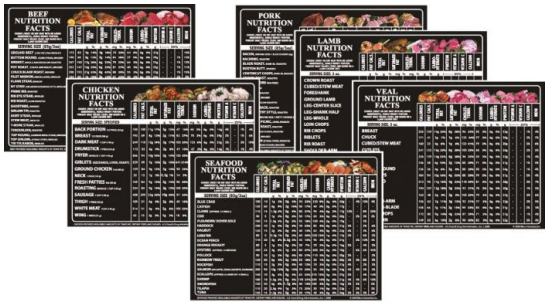

OPTION K WAYFINDER

- Sign plaque w/wall mounted bracket
- Black metal bracket
- Alter colors of the sign plaque to tie in w/ existing décor

ITEM NO	SIZE	DESCRIPTION
DME-LBKT-OPT-K		
SIGN PANEL	6" H X 18" W OVAL	CUSTOMER PROVIDED VERBIAGE
MOUNTING BRACKET	5-3/4" H X 22.5" W	BLACK FINISH

MEAT/SEAFOOD NUTRITION POSTERS

- Poultry, pork, beef & seafood posters
- Popular cuts & nutrition information
- Wall mount or use with a poster stand

ITEM NO	SIZE	DESCRIPTION
3720005	28" H X 22" W	BEEF & VEAL POSTER
3720006	28" H X 22" W	POULTRY & PORK
3720007	28" H X 22" W	SEAFOOD
9503566701	HOLDS 28" H X 22" W POSTER	POSTER STAND, CHROME FINISH
9503566702	HOLDS 28" H X 22" W POSTER	POSTER STAND, BLACK FINISH

MEAT/SEAFOOD NUTRITION POSTERS

- Set of 6 posters
- Popular cuts & nutrition information
- Wall mount or use with 6-track sign sys-

ITEM NO	SIZE	DESCRIPTION
B2113008	7-3/4"H X 10"W	BEEF, CHICKEN, PORK, VEAL, LAMB & SEAFOOD