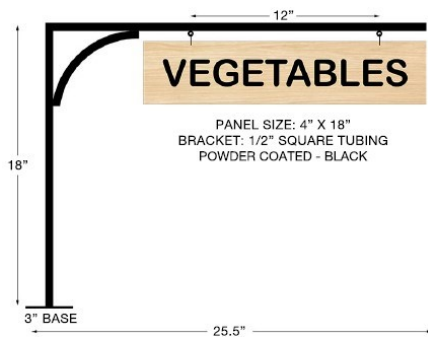

OPTION H WAYFINDER

- Sign plaque w/screw-in case mount bracket
- 18"h black metal bracket
- Alter colors of the sign plaque to tie in w/ existing décor

ITEM NO	SIZE	DESCRIPTION
DME-LBKT-OPT-H		
SIGN PANEL	4" H X 18" W	CUSTOMER PROVIDED VERBIAGE
MOUNTING BRACKET	18" H X 25.5" W	BLACK FINISH