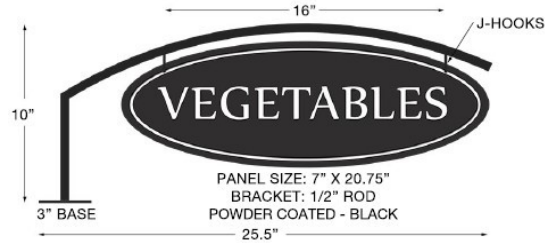

OPTION E WAYFINDER

- Sign plaque w/screw-in case mount bracket
- 10"h black metal bracket
- Alter colors of the sign plaque to tie in w/ existing décor

ITEM NO	SIZE	DESCRIPTION
DME-LBKT-OPT-E		
SIGN PANEL	7"H X 20.75"W	CUSTOMER PROVIDED VERBIAGE
MOUNTING BRACKET	10"H X 25.5"W	BLACK FINISH