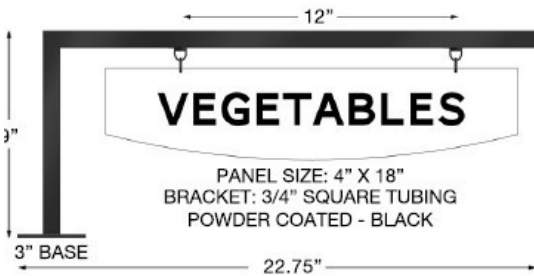

OPTION B WAYFINDER

- Sign plaque w/screw-in case mount bracket
- Bracket has a black metal finish
- Alter colors of the sign plaque to tie in w/ existing décor

ITEM NO	SIZE	DESCRIPTION
DME-LBKT-OPT-B		
SIGN PANEL	4" H X 18" W	CUSTOMER PROVIDED VERBIAGE
MOUNTING BRACKET	9" H X 22.75" W	BLACK FINISH