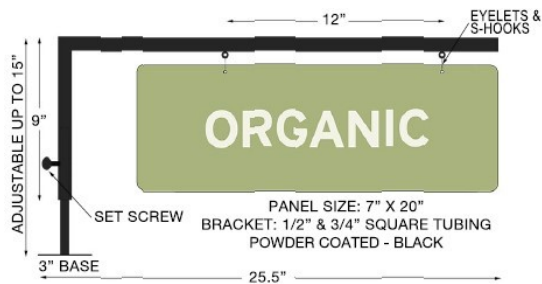

OPTION F WAYFINDER

- Sign plaque w/screw-in case mount bracket
- adjustable black metal bracket
- Alter colors of the sign plaque to tie in w/ existing décor

ITEM NO	SIZE	DESCRIPTION
DME-LBKT-OPT-F		
SIGN PANEL	7"H X 20"W	CUSTOMER PROVIDED VERBIAGE
MOUNTING BRACKET	9" TO 15"H ADJUSTABLE X 25.5"W	BLACK FINISH