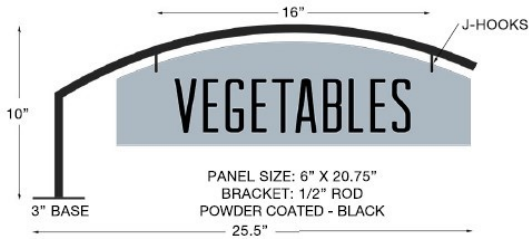

OPTION D WAYFINDER

- Sign plaque w/screw-in case mount bracket
- 10"h black metal bracket
- Alter colors of the sign plaque to tie in w/ existing décor

ITEM NO	SIZE	DESCRIPTION
DME-LBKT-OPT-D		
SIGN PANEL	6"H X 20.75"W	CUSTOMER PROVIDED VERBIAGE
MOUNTING BRACKET	10"H X 25.5"W	BLACK FINISH