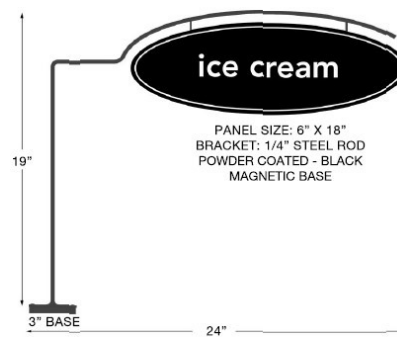

OPTION J WAYFINDER

- Sign plaque w/magnetic case mount bracket
- 19"h black metal bracket
- Alter colors of the sign plaque to tie in w/ existing décor

ITEM NO	SIZE	DESCRIPTION
DME-LBKT-OPT-J		
SIGN PANEL	6" H X 18" W OVAL	CUSTOMER PROVIDED VERBIAGE
MOUNTING BRACKET	19" H X 24" W	BLACK FINISH