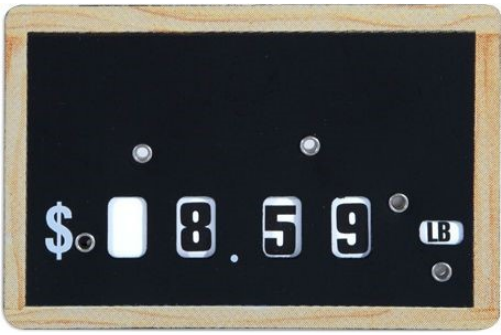

BLACKBOARD DIAL-TAG W/ PRICING

- Sold per each
- Perfect for use with Liquichalk pens
- For sign holder & tag bank options go to <https://www.blancdisplaygroup.com/>

ITEM NO	SIZE	DESCRIPTION
B2460001	4"W X 2-1/2"H	WRITE-ON/WIPE OFF W/DIAL WHEEL PRICING
1400002	LIQUICHALK MARKER KIT #1	14 MARKERS, VARIOUS COLORS
1400003	LIQUICHALK MARKER KIT #2	10 MARKERS, VARIOUS COLORS