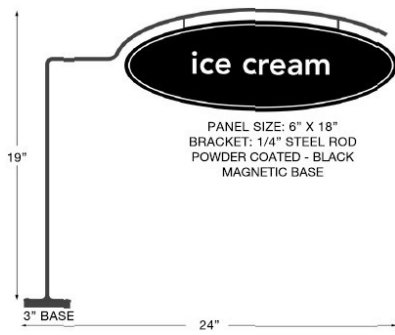

OPTION J WAYFINDER

- Sign plaque w/magnetic case mount bracket
- 19"h black metal bracket
- Alter colors of the sign plaque to tie in w/existing décor

ITEM NO	SIZE	DESCRIPTION
DME-LBKT-OPT-J		
SIGN PANEL	6"H X 18"W OVAL	CUSTOMER PROVIDED VERBIAGE
MOUNTING BRACKET	19"H X 24"W	BLACK FINISH