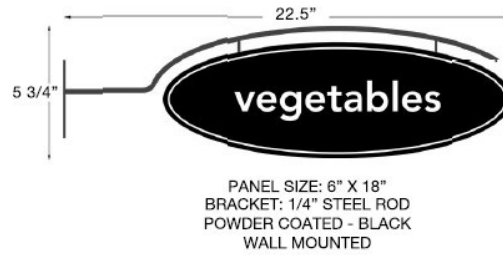

OPTION K WAYFINDER

- Sign plaque w/wall mounted bracket
- Black metal bracket
- Alter colors of the sign plaque to tie in w/existing décor

ITEM NO	SIZE	DESCRIPTION
DME-LBKT-OPT-K		
SIGN PANEL	6"H X 18"W OVAL	CUSTOMER PROVIDED VERBIAGE
MOUNTING BRACKET	5-3/4"H X 22.5"W	BLACK FINISH