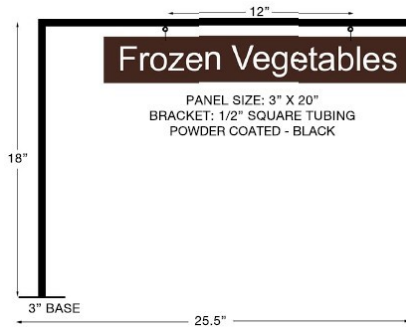

OPTION G WAYFINDER

- Sign plaque w/screw-in case mount bracket
- 18" h black metal bracket
- Alter colors of the sign plaque to tie in w/existing décor

ITEM NO	SIZE	DESCRIPTION
DME-LBKT-OPT-G		
SIGN PANEL	3" H X 20" W	CUSTOMER PROVIDED VERBIAGE
MOUNTING BRACKET	18" H X 25.5" W	BLACK FINISH