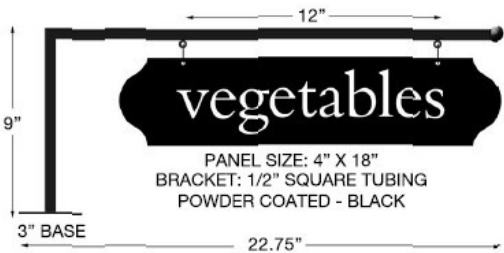

DA22 DAIRY IMAGE

- Wall mount with included hardware
- Various size options available
- Direct print on 4.5mm thick material

ITEM NO	SIZE	DESCRIPTION
DA22-GRA-2X3-WM	1'-11" H. X 2'-11" W	SINGLE SIDED
DA22-GRA-2X4-WM	1'-11" H. X 3'-11" W	SINGLE SIDED
DA22-GRA-4X4-WM	3'-11" H. X 3'-11" W	SINGLE SIDED
DA22-GRA-4X6-WM	3'-11" H. X 5'-11" W	SINGLE SIDED
DA22-GRA-5X8-WM	4'-11" H. X 7'-11" W	SINGLE SIDED

OPTION A WAYFINDER

- Sign plaque w/screw-in case mount bracket
- Bracket has a silver metal finish
- Alter colors of the sign plaque to tie in w/existing décor

ITEM NO	SIZE	DESCRIPTION
DME-LBKT-OPT-A		
SIGN PANEL	4"H X 18"W	CUSTOMER PROVIDED VERBIAGE
MOUNTING BRACKET	9"H X 22.75"W	SILVER FINISH

OPTION B WAYFINDER

- Sign plaque w/screw-in case mount bracket
- Bracket has a black metal finish
- Alter colors of the sign plaque to tie in w/existing décor

ITEM NO	SIZE	DESCRIPTION
DME-LBKT-OPT-B		
SIGN PANEL	4"H X 18"W	CUSTOMER PROVIDED VERBIAGE
MOUNTING BRACKET	9"H X 22.75"W	BLACK FINISH