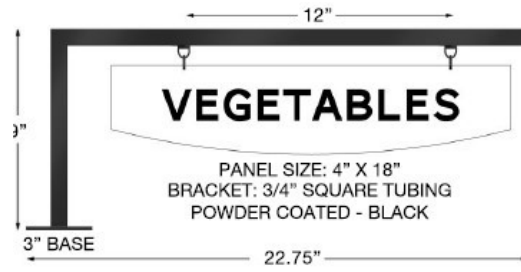

DA22 DAIRY IMAGE

- Wall mount with included hardware
- Various size options available
- Direct print on 4.5mm thick material

ITEM NO	SIZE	DESCRIPTION
DA22-GRA-2X3-WM	1'-11" H. X 2'-11" W	SINGLE SIDED
DA22-GRA-2X4-WM	1'-11" H. X 3'-11" W	SINGLE SIDED
DA22-GRA-4X4-WM	3'-11" H. X 3'-11" W	SINGLE SIDED
DA22-GRA-4X6-WM	3'-11" H. X 5'-11" W	SINGLE SIDED
DA22-GRA-5X8-WM	4'-11" H. X 7'-11" W	SINGLE SIDED

OPTION A WAYFINDER

- Sign plaque w/screw-in case mount bracket
- Bracket has a silver metal finish
- Alter colors of the sign plaque to tie in w/existing décor

ITEM NO	SIZE	DESCRIPTION
DME-LBKT-OPT-A		
SIGN PANEL	4"H X 18"W	CUSTOMER PROVIDED VERBIAGE
MOUNTING BRACKET	9"H X 22.75"W	SILVER FINISH