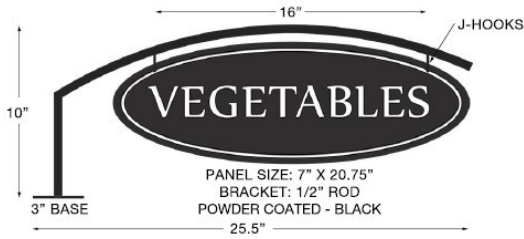

OPTION E WAYFINDER

- Sign plaque w/screw-in case mount bracket
- 10" h black metal bracket
- Alter colors of the sign plaque to tie in w/existing décor

ITEM NO	SIZE	DESCRIPTION
DME-LBKT-OPT-E		
SIGN PANEL	7" H X 20.75" W	CUSTOMER PROVIDED VERBIAGE
MOUNTING BRACKET	10" H X 25.5" W	BLACK FINISH