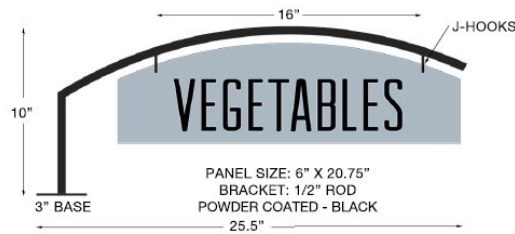

OPTION D WAYFINDER

- Sign plaque w/screw-in case mount bracket
- 10" h black metal bracket
- Alter colors of the sign plaque to tie in w/existing décor

ITEM NO	SIZE	DESCRIPTION
DME-LBKT-OPT-D		
SIGN PANEL	6"H X 20.75"W	CUSTOMER PROVIDED VERBIAGE
MOUNTING BRACKET	10"H X 25.5"W	BLACK FINISH

WAYFINDING