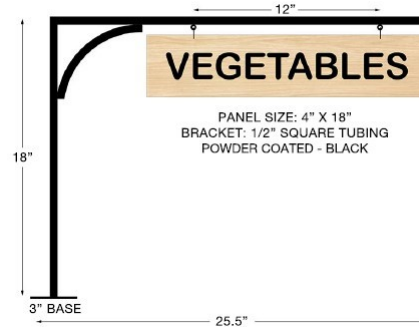

OPTION H WAYFINDER

- Sign plaque w/screw-in case mount bracket
- 18" h black metal bracket
- Alter colors of the sign plaque to tie in w/existing décor

ITEM NO	SIZE	DESCRIPTION
DME-LBKT-OPT-H		
SIGN PANEL	4" H X 18" W	CUSTOMER PROVIDED VERBIAGE
MOUNTING BRACKET	18" H X 25.5" W	BLACK FINISH