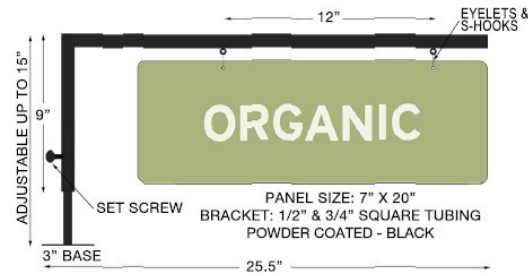

OPTION F WAYFINDER

- Sign plaque w/screw-in case mount bracket
- adjustable black metal bracket
- Alter colors of the sign plaque to tie in w/existing décor

ITEM NO	SIZE	DESCRIPTION
DME-LBKT-OPT-F		
SIGN PANEL	7" H X 20" W	CUSTOMER PROVIDED VERBIAGE
MOUNTING BRACKET	9" TO 15" H ADJUSTABLE X 25.5" W	BLACK FINISH